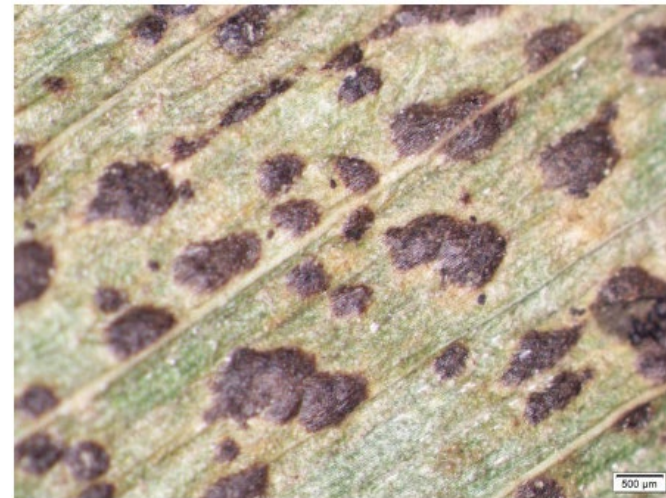

Gray Leaf Spot

Rectangular gray leaf spot lesions delimited by leaf veins.

Image: A. Sisson

Numerous gray leaf spot lesions joining together.

Image: A. Sisson

Northern Corn Leaf Blight

"Cigar-shaped" northern corn leaf blight lesions.

Image: D. Mueller

Hybrids resistant to northern corn leaf blight have smaller and less developed lesions.

Image: A. Robertson

Common Rust

Pustules of common rust with brick-red spores.

Image: A. Sisson

Common rust foliar symptoms.

Image: D. Mueller

Southern Rust

Southern rust pustules on corn leaf.

Image: A. Sisson

Southern rust pustules on leaf sheath.

Image: A. Robertson

Tar Spot

Characteristic tar spot symptoms and signs on corn leaf.

Image: K. Wise

Fungal fruiting structures characteristic of tar spot.

Image: E. Zaworski

Cercospora

Cercospora leaf blight symptoms.

Image: D. Mueller

Frogeye Leaf Spot

Frogeye leaf spot symptoms start as small dark lesions.