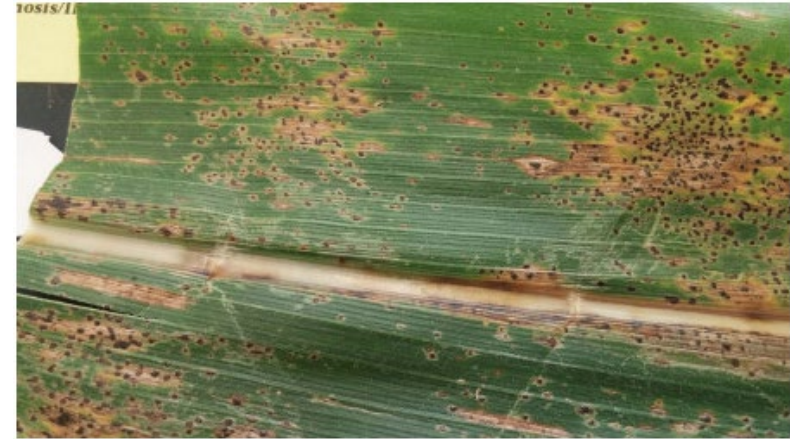

Gray Leaf Spot

Rectangular gray leaf spot lesions delimited by leaf veins.

Image: A. Sisson

Numerous gray leaf spot lesions joining together.

Image: A. Sisson

Northern Corn Leaf Blight

"Cigar-shaped" northern corn leaf blight lesions.

Image: D. Mueller

Hybrids resistant to northern corn leaf blight have smaller and less developed lesions.

Image: A. Robertson

Common Rust

Pustules of common rust with brick-red spores.

Image: A. Sisson

Common rust foliar symptoms.

Image: D. Mueller

Southern Rust

Southern rust pustules on corn leaf.

Image: A. Sisson

Southern rust pustules on leaf sheath.

Image: A. Robertson

Tar Spot

Characteristic tar spot symptoms and signs on corn leaf.

Image: K. Wise

Fungal fruiting structures characteristic of tar spot.

Image: E. Zaworski

Cercospora

Cercospora leaf blight symptoms.

Image: D. Mueller

Frogeye Leaf Spot

Frogeye leaf spot symptoms start as small dark lesions.